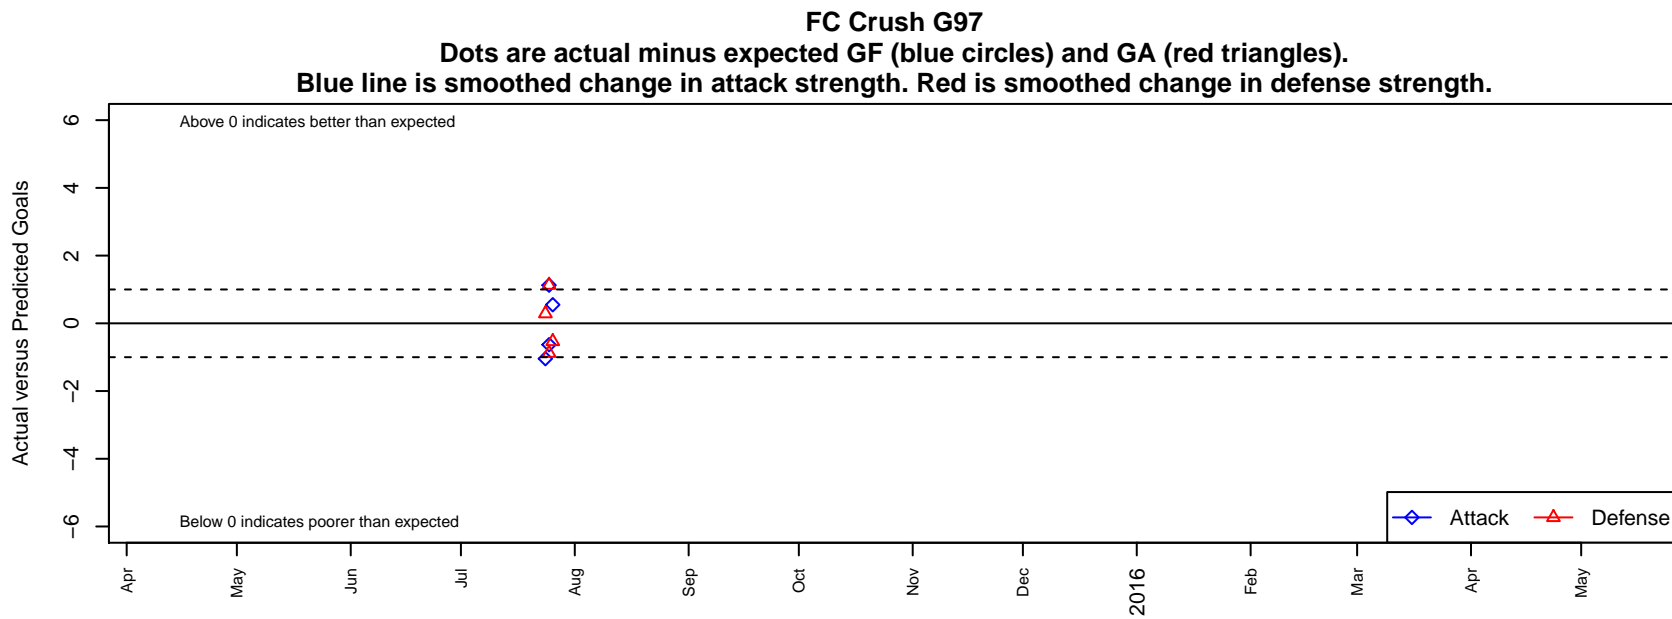

# FC Crush G97

FC Crush  
Silverdale, WA  
G97 total strength=1067  
attack=4.11 defense=1.55

alt names used:  
FC Crush 97

Venues played:  
2015 Crossfire Select GU17-18 Silver

<b>date</b>	<b>home</b>		<b>away</b>		<b>venue</b>	<b>pred.home</b>	<b>pred.away</b>
2015-07-26	FC Crush G97	1	Crossfire Select Enstrom G98	5	2015 Crossfire Select GU17-18 Silver	0.45	4.46
2015-07-25	Seattle United S Blue G98	1	FC Crush G97	2	2015 Crossfire Select GU17-18 Silver	2.13	0.87
2015-07-25	FC Crush G97	1	TSS Red 1999G	3	2015 Crossfire Select GU17-18 Silver	1.63	2.12
2015-07-24	Crossfire Select Merrick G97	2	FC Crush G97	0	2015 Crossfire Select GU17-18 Silver	2.29	1.04